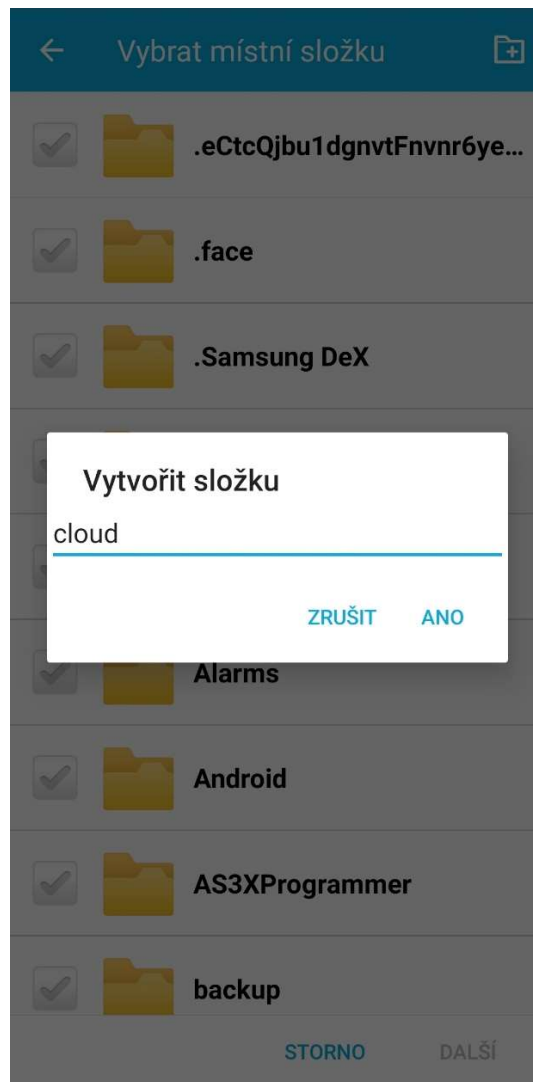

4) Select local storage in your phone

Vyberte lokální úložiště na Vašem telefonu

5) Create some desired folder

Vytvořte si složku pro cloud